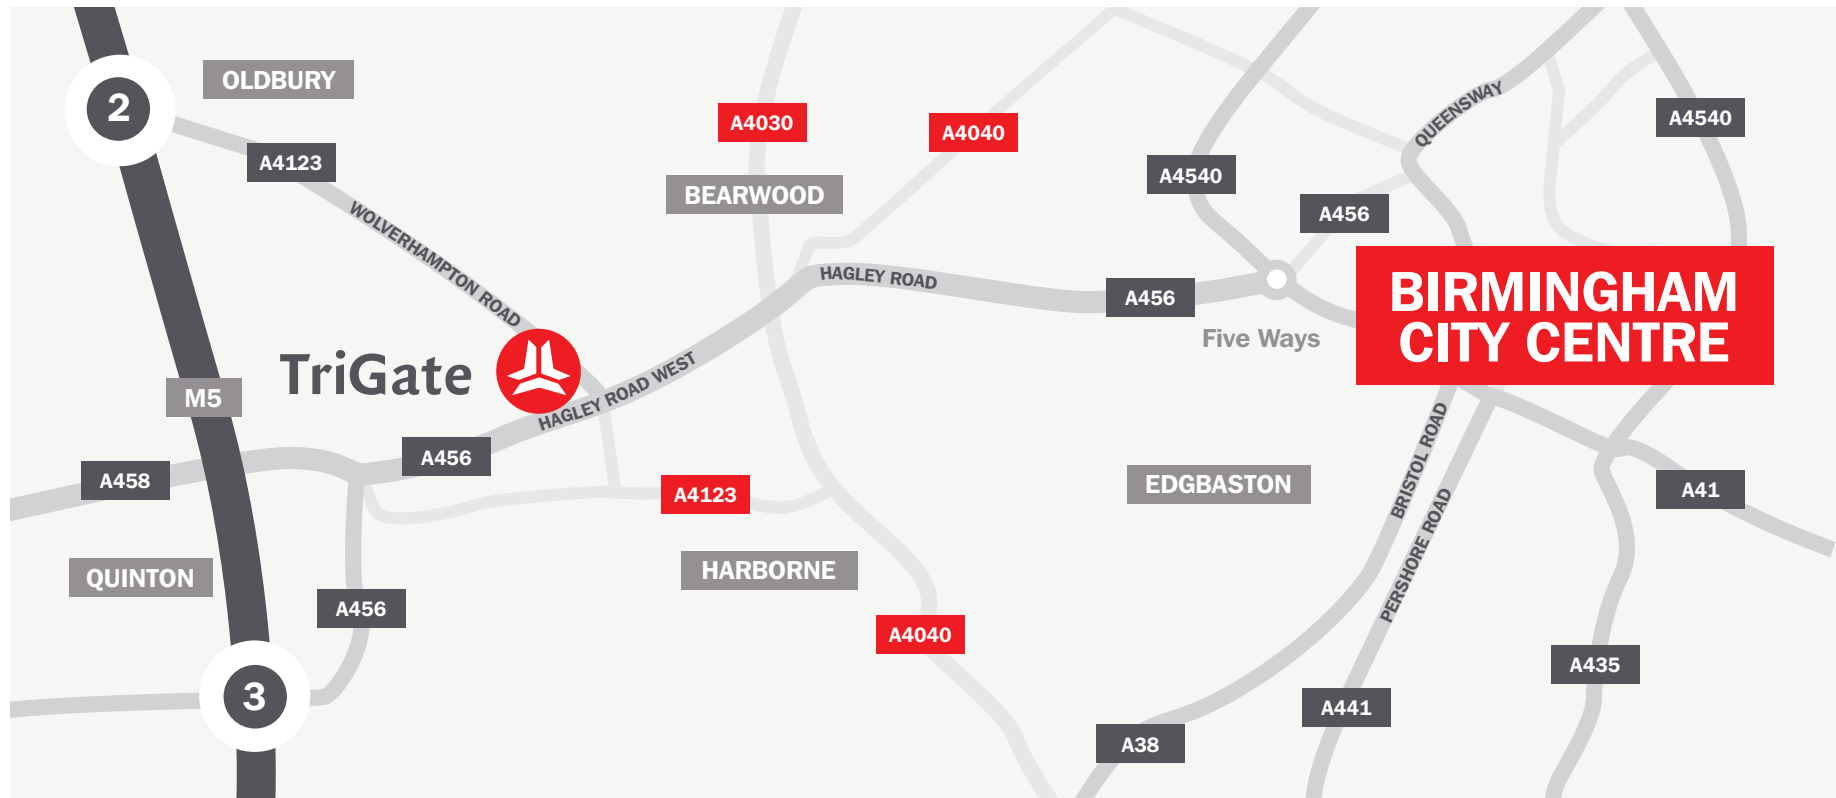

The *ideal location* for your business

- 🚗 2.3 miles (4 minutes) from M5 Junction 3
- 🚗 2.6 miles (6 minutes) from M5 Junction 2
- 🚗 Just 10 minutes from Birmingham city centre
- 🚗 Frequent bus services to Stourbridge, Wolverhampton and Birmingham
- 🚗 Excellent range of shops, restaurants, coffee shops, bars, pubs and convenience stores within easy walking distance